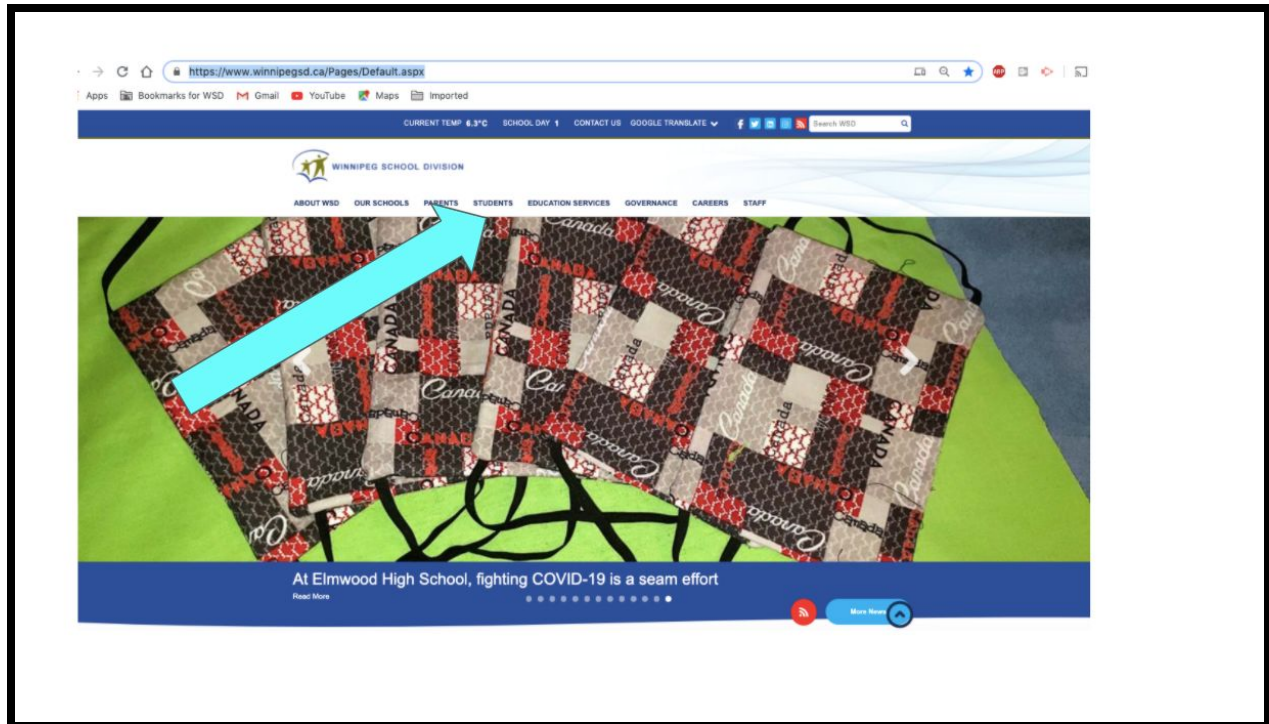

## WSD Student Email Instructions

1. Visit the WSD Home Page at <https://www.winnipegssd.ca/Pages/Default.aspx>. Hover over and select **Students**.

2. Click on **Student Mail**.

3. Log in using your WSD student username and password that the student normally uses at school or has been shared by the classroom teacher. Ask your teacher if you are unsure of this information.