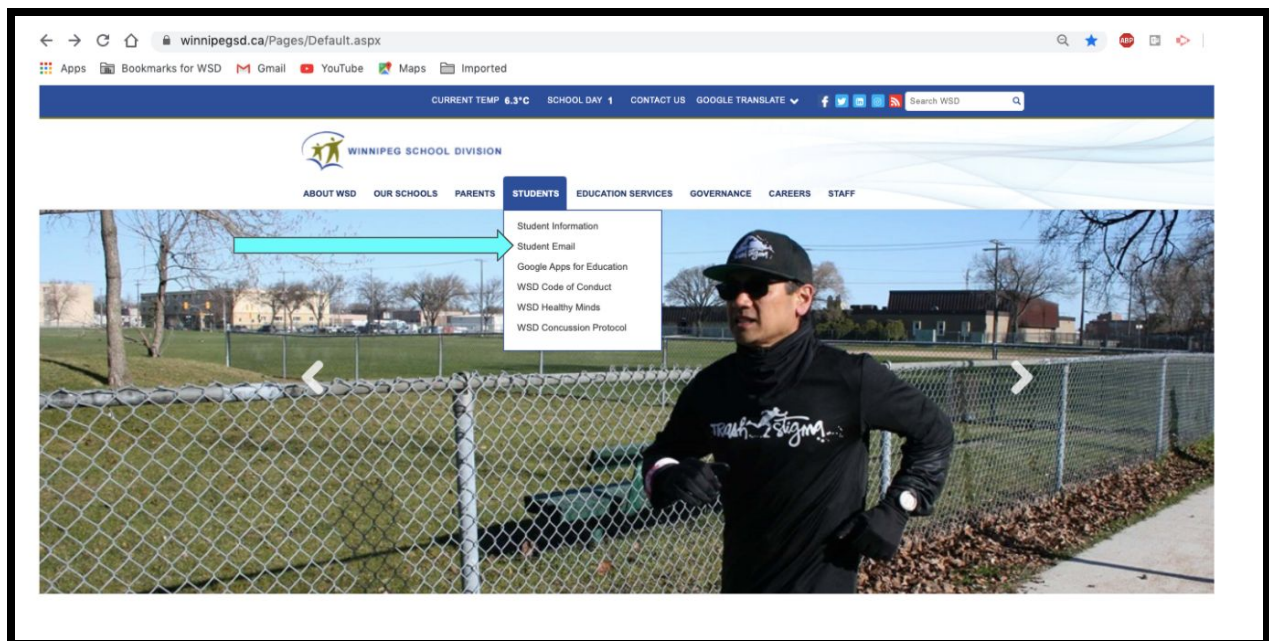

## WSD Student Email Instructions

1. Visit the WSD Home Page at <https://www.winnipegssd.ca/Pages/Default.aspx>. Hover over and select **Students**.

2. Click on **Student Mail**.

3. Log in using your WSD student username and password that the student normally uses at school or has been shared by the classroom teacher. Ask your teacher if you are unsure of this information.